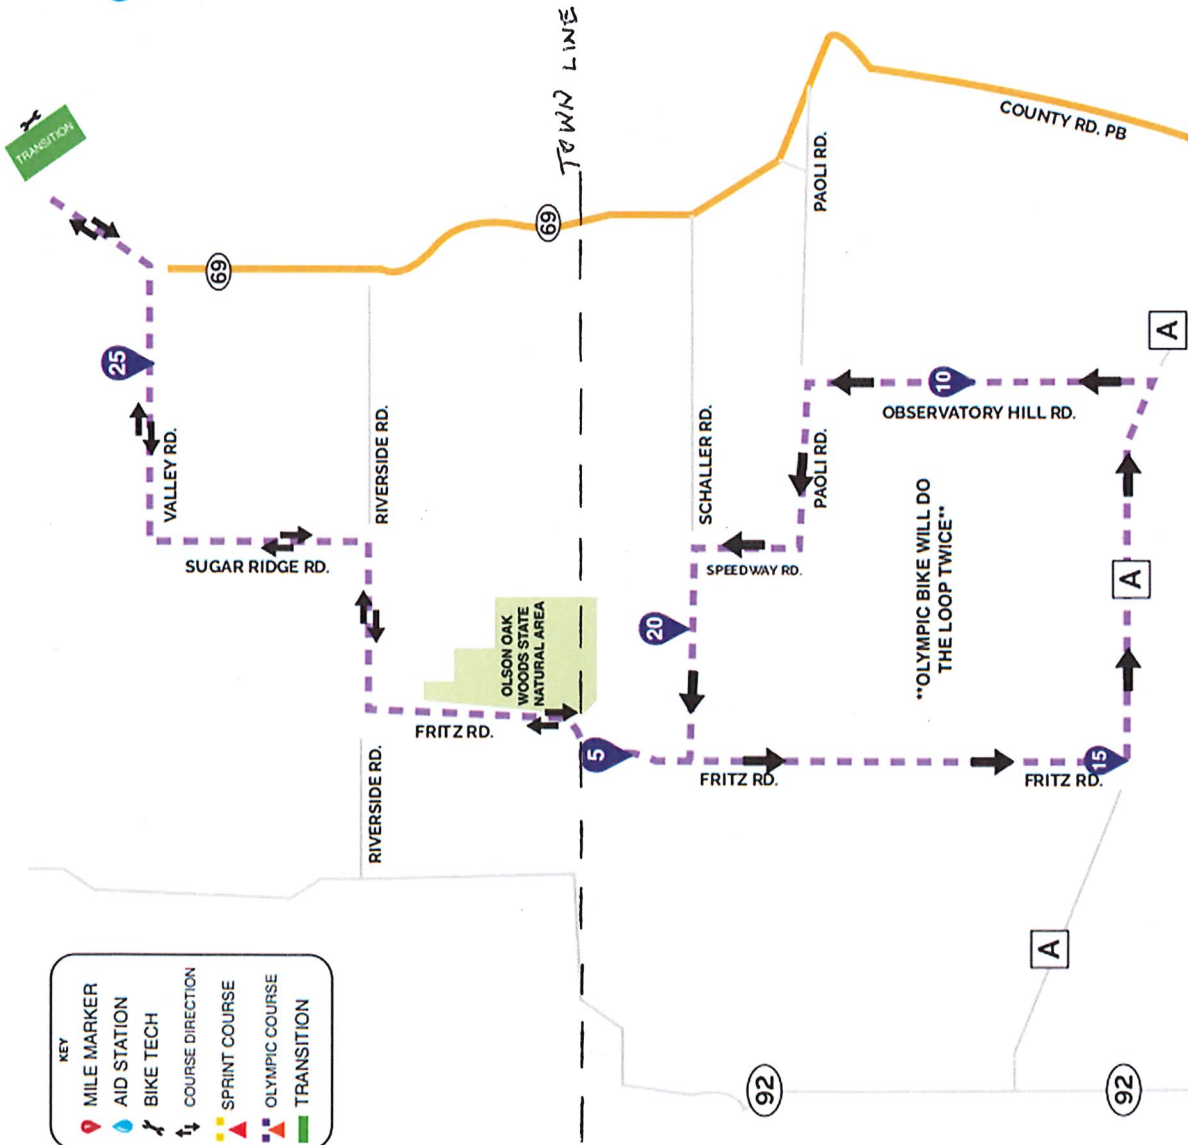

RACE DAY EVENTS

WWW.RACEDAYEVENTS.COM

OLYMPIC BIKE COURSE

OLYMPIC BIKE TURN-BY-TURN

- Right onto Bruce St.
- Left onto Paoli St.
- Right onto Valley Rd.
- Left onto Sugar River Rd.
- Right onto Riverside Rd.
- Left onto Fritz Rd.
- Left onto Cty. Rd. A
- Left onto Observatory Hill Rd.
- Left onto Paoli Rd.
- Right on Speedway
- Left on Schaller
- Left onto Fritz to complete loop a second time
- Right on Fritz (TO FINISH)
- Right onto Riverside Rd.
- Left onto Sugar River Rd.
- Right onto Valley Rd.
- Left onto Paoli St.
- Right onto Bruce St.
- Left into Fireman's Park

RACE DAY EVENTS

WWW.RACEDAYEVENTS.COM

6/11/2022

Dear Town of Verona Resident,

RE: Triterium Triathlon Event

On June 25, 2022, a special event will take place using the Town of Verona's roads, including Valley Road, Sugar River Road, Riverside Road, and Fritz Road. A more detailed bike course map can be found on the reverse side of this letter, as well as on the race website at www.wisconsintriterium.com.

Event Operating Hours:

The bike portion of the Wisconsin Triterium Triathlon will take place on June 25, 2022 from approximately from 7:00 a.m. – 11:00 a.m. During this time the roads will still be open for public use but we ask that you please use caution when using these roads and be courteous of the cyclists using them.

- Paoli St. between Nine Mound Rd. and Highway 18/151 will be shutdown to all traffic

If you require any further information, please call me at (608) 235-1222 or contact me at brian.hamilton@racedayevents.com.